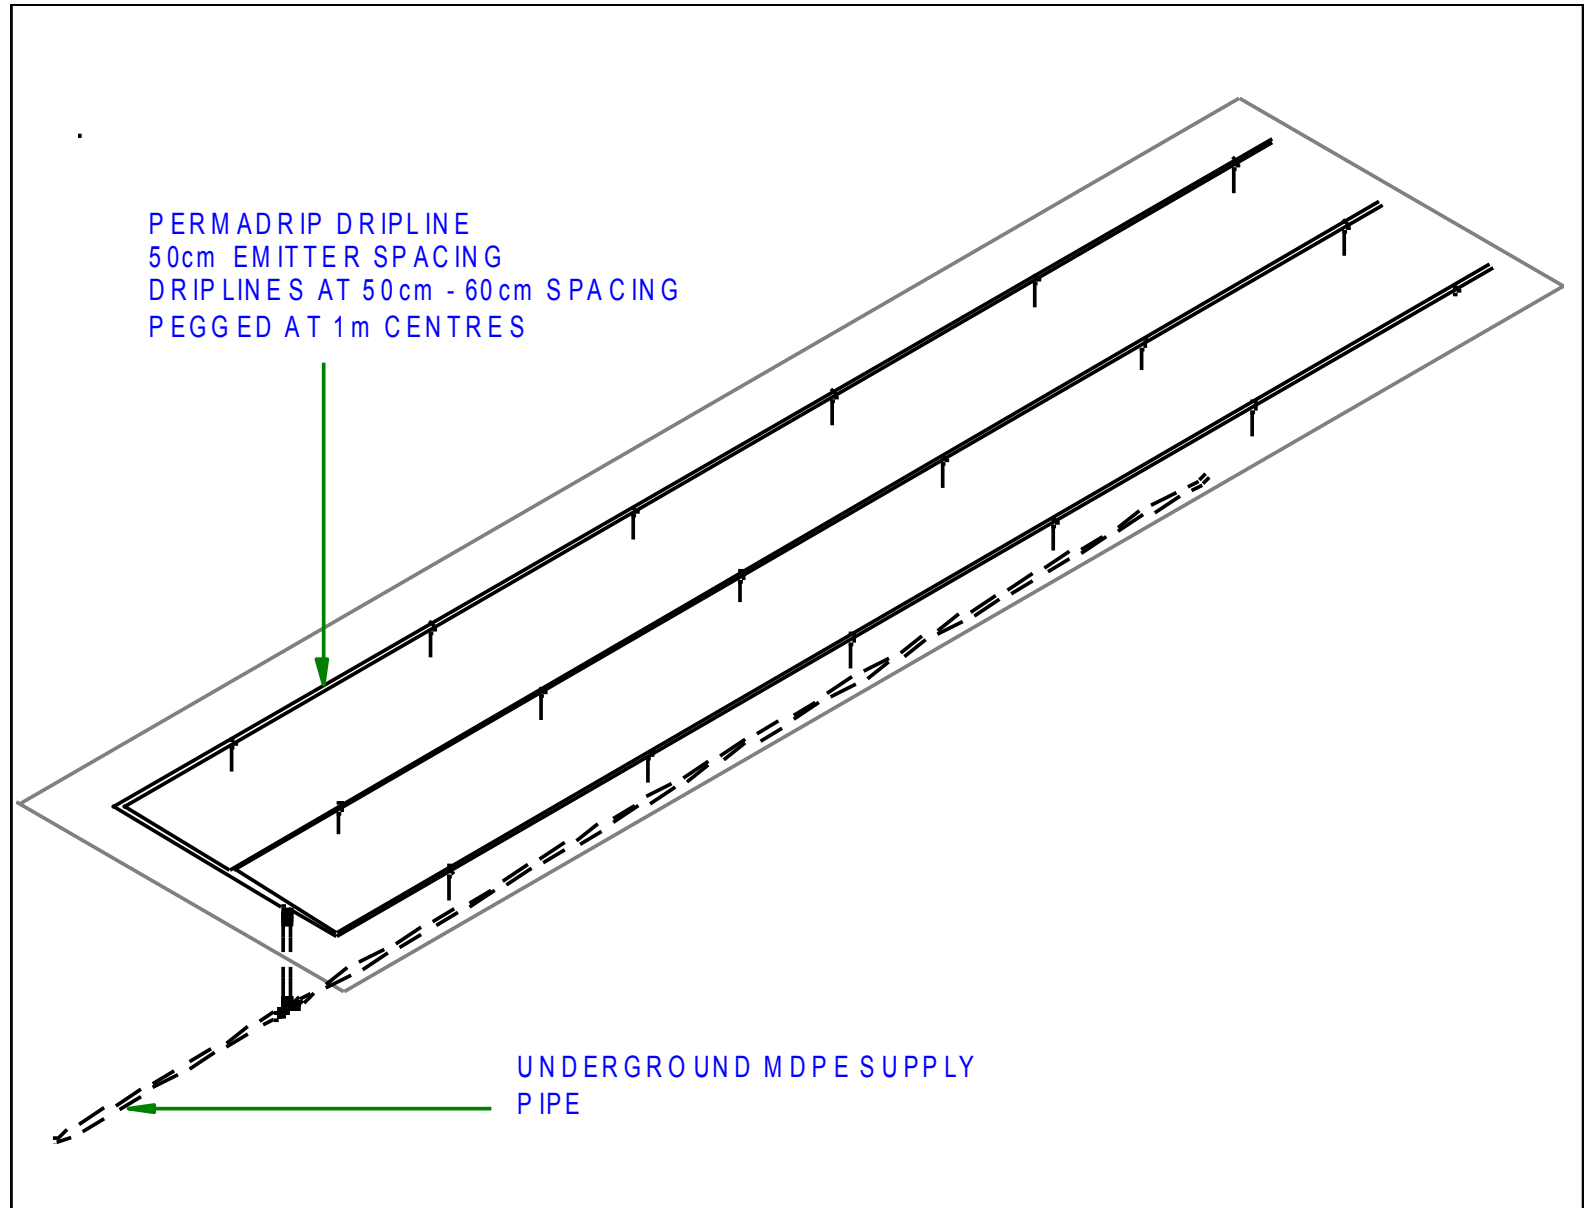

Beds and Borders

Drawing Ref: 2201	Description: Permadrip dripline for planted beds and borders, Driplines laid on soil surface at 0.5m and 0.6m spacing. Dripline with 0.5m emitter spacing. Guide price includes dripline, soil stakes and barbed pipe fittings.	Guide Price £119 for 50-60m²
Drawing Ref: 2202	Description: Mini-sprinklers for planted beds and borders. 40-70l/h sprinklers spaced at 2m x 2m centres fed by ground level 20mm poly pipe. Guide price includes three sizes of sprinklers, all on-bed sprinkler fittings, and pipework.	Guide Price £75 for 75m²
Drawing Ref:	Description:	Guide Price £
Drawing Ref:	Description:	Guide Price £

Beds and Borders

Drawing Ref:

2201

Notes:

SPBK Border Drip Kit

Kit consists of the following

- 100m dripline
- Tap connector
- Hose connector
- Filter
- Anchorage pegs
- Selected barbed fittings

Covers up to 60m²

PERMADRIP DRIPLINE
50cm EMITTER SPACING
DRIPLINES AT 50cm - 60cm SPACING
PEGGED AT 1m CENTRES

UNDERGROUND MDPE SUPPLY
PIPE

Crick, Northampton NN6 7XS
01788 823811
sales@access-irrigation.co.uk
www.access-irrigation.co.uk

Beds and Borders

Drawing Ref:

2202

Notes:

SBW Border watering kit

Kit consists of the following:

- 10 sprinkler risers
- 50m above ground pipe
- Tap connector
- Fittings
- 10 large sprinklers
- 10 medium sprinklers
- 10 half circle sprinklers