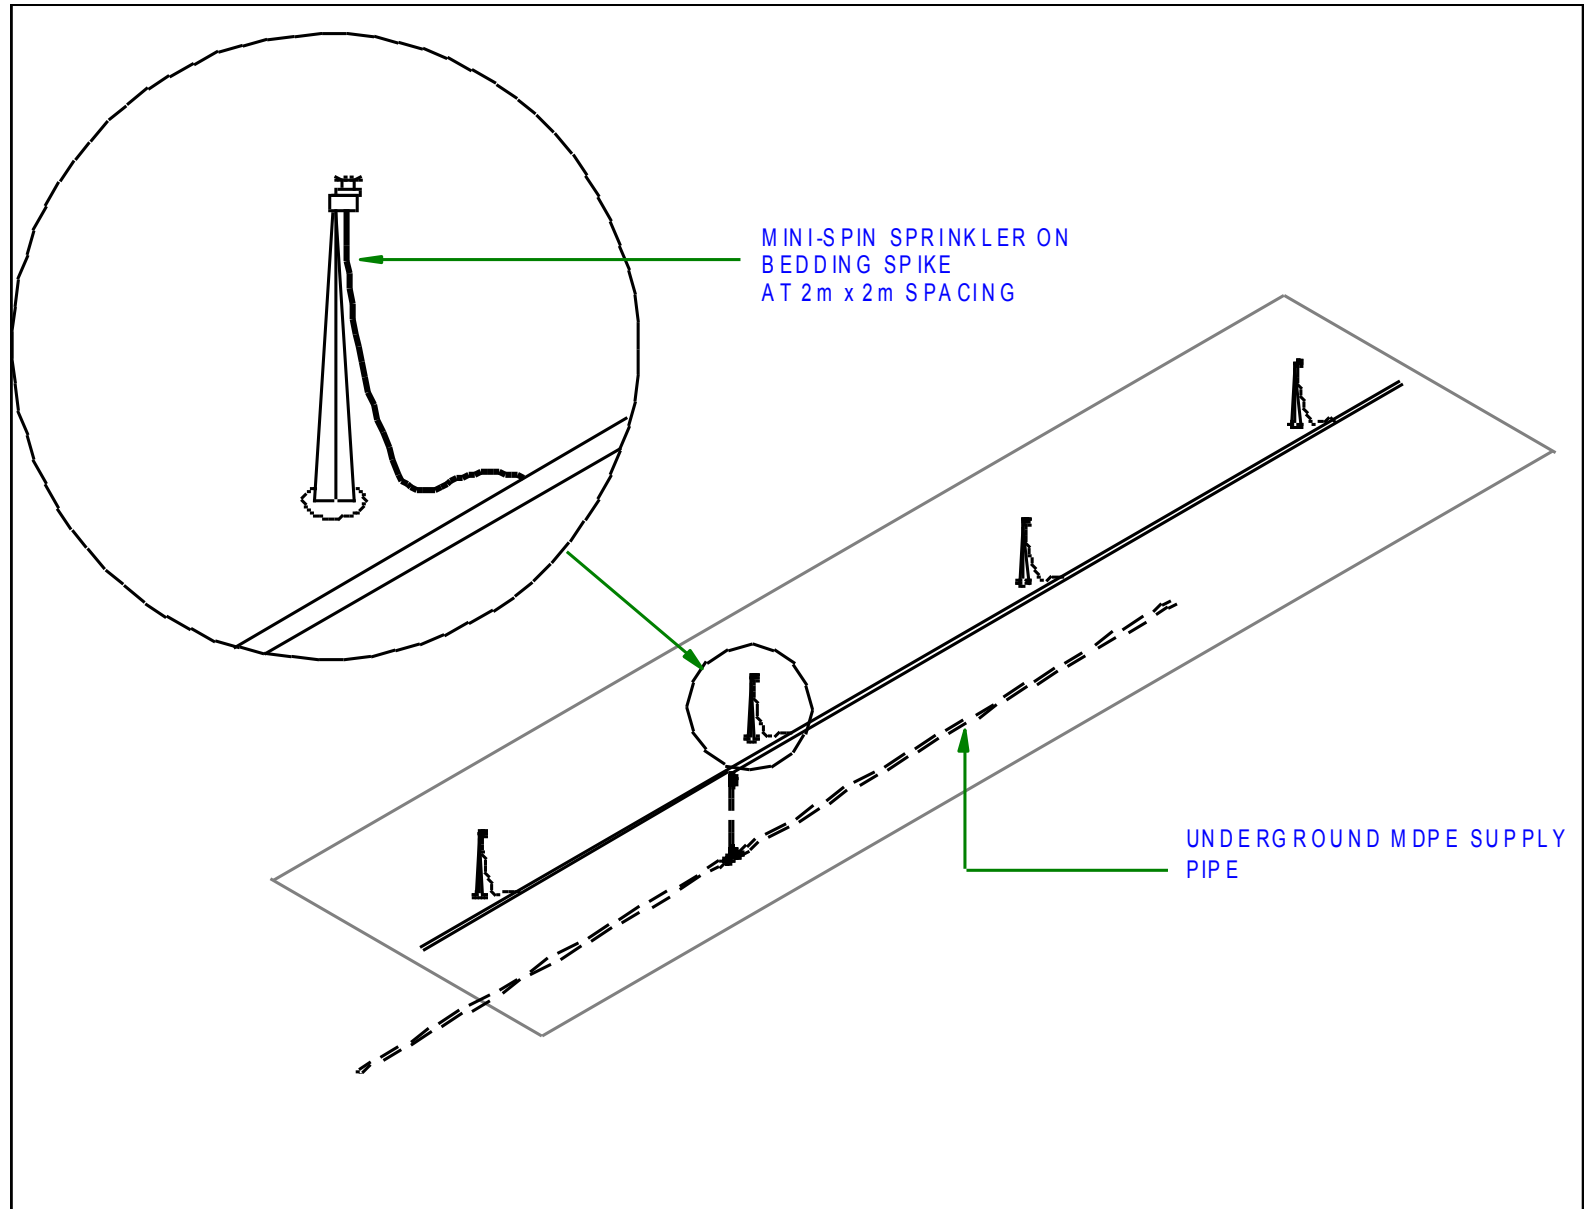

Beds and Borders

Drawing Ref:

2201

Notes:

SPBK Border Drip Kit

Kit consists of the following

- 100m dripline
- Tap connector
- Hose connector
- Filter
- Anchorage pegs
- Selected barbed fittings

Covers up to 60m²

PERMADRIP DRIPLINE
50cm EMITTER SPACING
DRIPLINES AT 50cm - 60cm SPACING
PEGGED AT 1m CENTRES

UNDERGROUND MDPE SUPPLY
PIPE

Crick, Northampton NN6 7XS
01788 823811
sales@access-irrigation.co.uk
www.access-irrigation.co.uk

Beds and Borders

Drawing Ref:

2202

Notes:

SBW Border watering kit

Kit consists of the following:

- 10 sprinkler risers
- 50m above ground pipe
- Tap connector
- Fittings
- 10 large sprinklers
- 10 medium sprinklers
- 10 half circle sprinklers

Covers up to 75m²
(25m x 3m wide)

Crick, Northampton NN6 7XS
01788 823811
sales@access-irrigation.co.uk
www.access-irrigation.co.uk