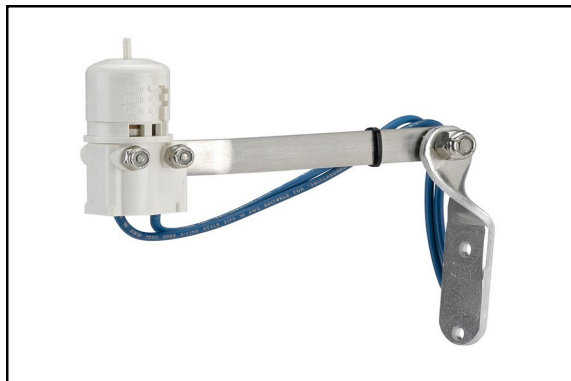

These commercial quality controllers now feature a completely waterproof case for improved reliability.

To avoid over-watering and wastage of precious water, the controllers allow the connection of a Mini-Click rain sensor. This discrete unit prevents watering after a pre-set level of rainfall and resets itself automatically when conditions dry out.

Single Station
 Supplied pre-wired to a 1" in-line valve.

Multi Station
 Supplied with separate valves. Controller is pre-wired with flying leads and can operate up to 4 station valves plus a master valve.

- Push button operation with large display
- Wall or valve fixing (bracket included)
- Independently programmable for each station
- 1min - 12hr watering time
- 1 year battery life (average)
- Seasonal adjust
- Fully waterproof
- Rain sensor option
- Order code: EPAG01 or EPAG04