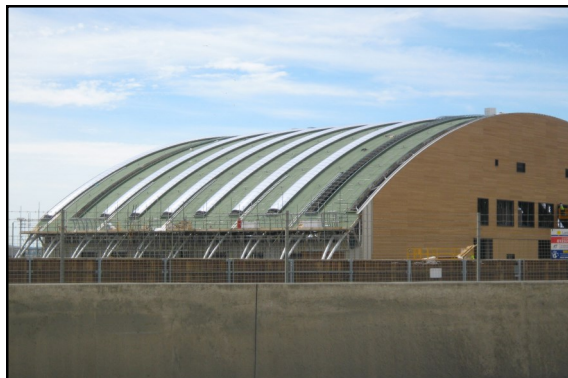

Crick, Northampton NN6 7XS
01788 823811
sales@access-irrigation.co.uk
www.access-irrigation.co.uk

Extensive Green Roof Irrigation

Description
Drip irrigation is the most efficient method of watering an established sedum mat type roof. The dripline has no protruding parts to be damaged whilst installing and is simply laid upon the felt roof layer or in the substrate before the mat or plug plants are installed making it completely invisible. The dripper has a unique labyrinth design that is both self-flushing and highly clog resistant.