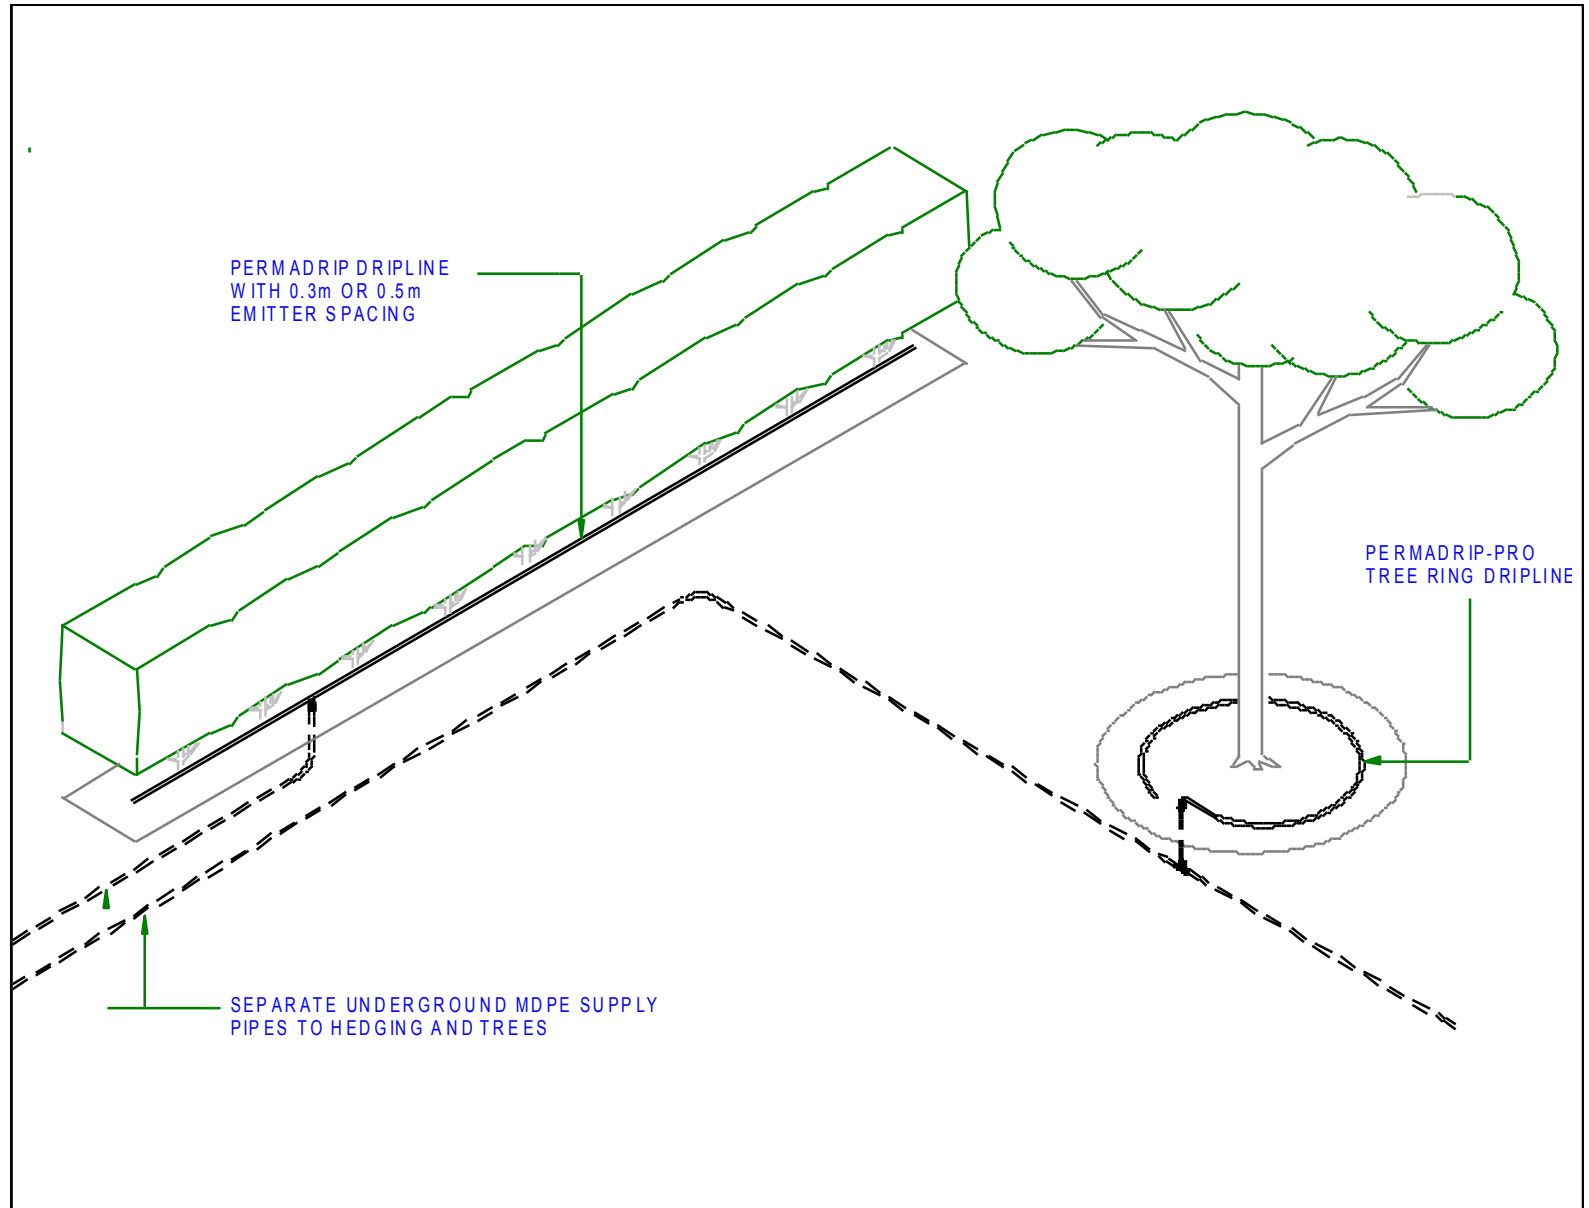

Hedge and Tree watering

Drawing Ref:

2301

Notes:

Crick, Northampton NN6 7XS
01788 823811
sales@access-irrigation.co.uk
www.access-irrigation.co.uk