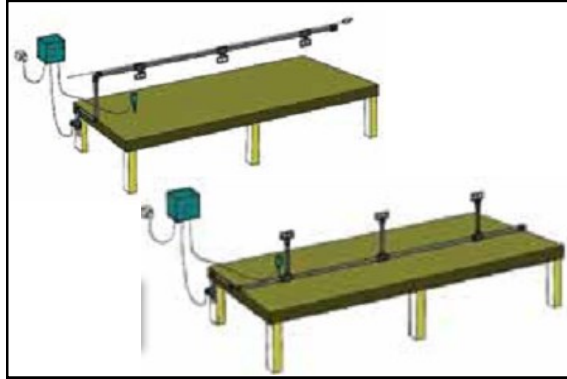

Crick, Northampton NN6 7XS  
 01788 823811  
 sales@access-irrigation.co.uk  
 www.access-irrigation.co.uk

- Sophisticated mist-wean Controller
- Multi-station controller available for large systems
- Virtually instant start-up ensures uniform particle size
- Overhead or Bench mounted systems
- Heat Mats available

#### ACCESS Mist-Wean Controller

The ACCESS Mist-Wean controller features adjustment on mist burst length, leaf sensitivity and interval times. The length of burst can be varied from 1 - 20 seconds and the interval between bursts from 1 - 30 minutes. A variably sensitive electronic wet leaf sensor automatically overrides the pre-programmed sequence to prevent water logging if there is a sudden change in the weather.