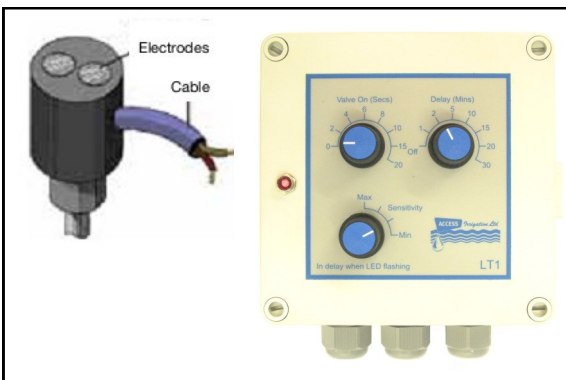

Crick, Northampton NN6 7XS  
 01788 823811  
 sales@access-irrigation.co.uk  
 www.access-irrigation.co.uk

- Sophisticated mist-wean Controller
- Multi-station controller available for large systems
- Virtually instant start-up ensures uniform particle size
- Overhead or Bench mounted systems
- Heat Mats available

#### ACCESS Mist-Wean Controller

The ACCESS Mist-Wean controller features adjustment on mist burst length, leaf sensitivity and interval times. The length of burst can be varied from 1 - 20 seconds and the interval between bursts from 1 - 30 minutes. A variably sensitive electronic wet leaf sensor automatically overrides the pre-programmed sequence to prevent water logging if there is a sudden change in the weather.