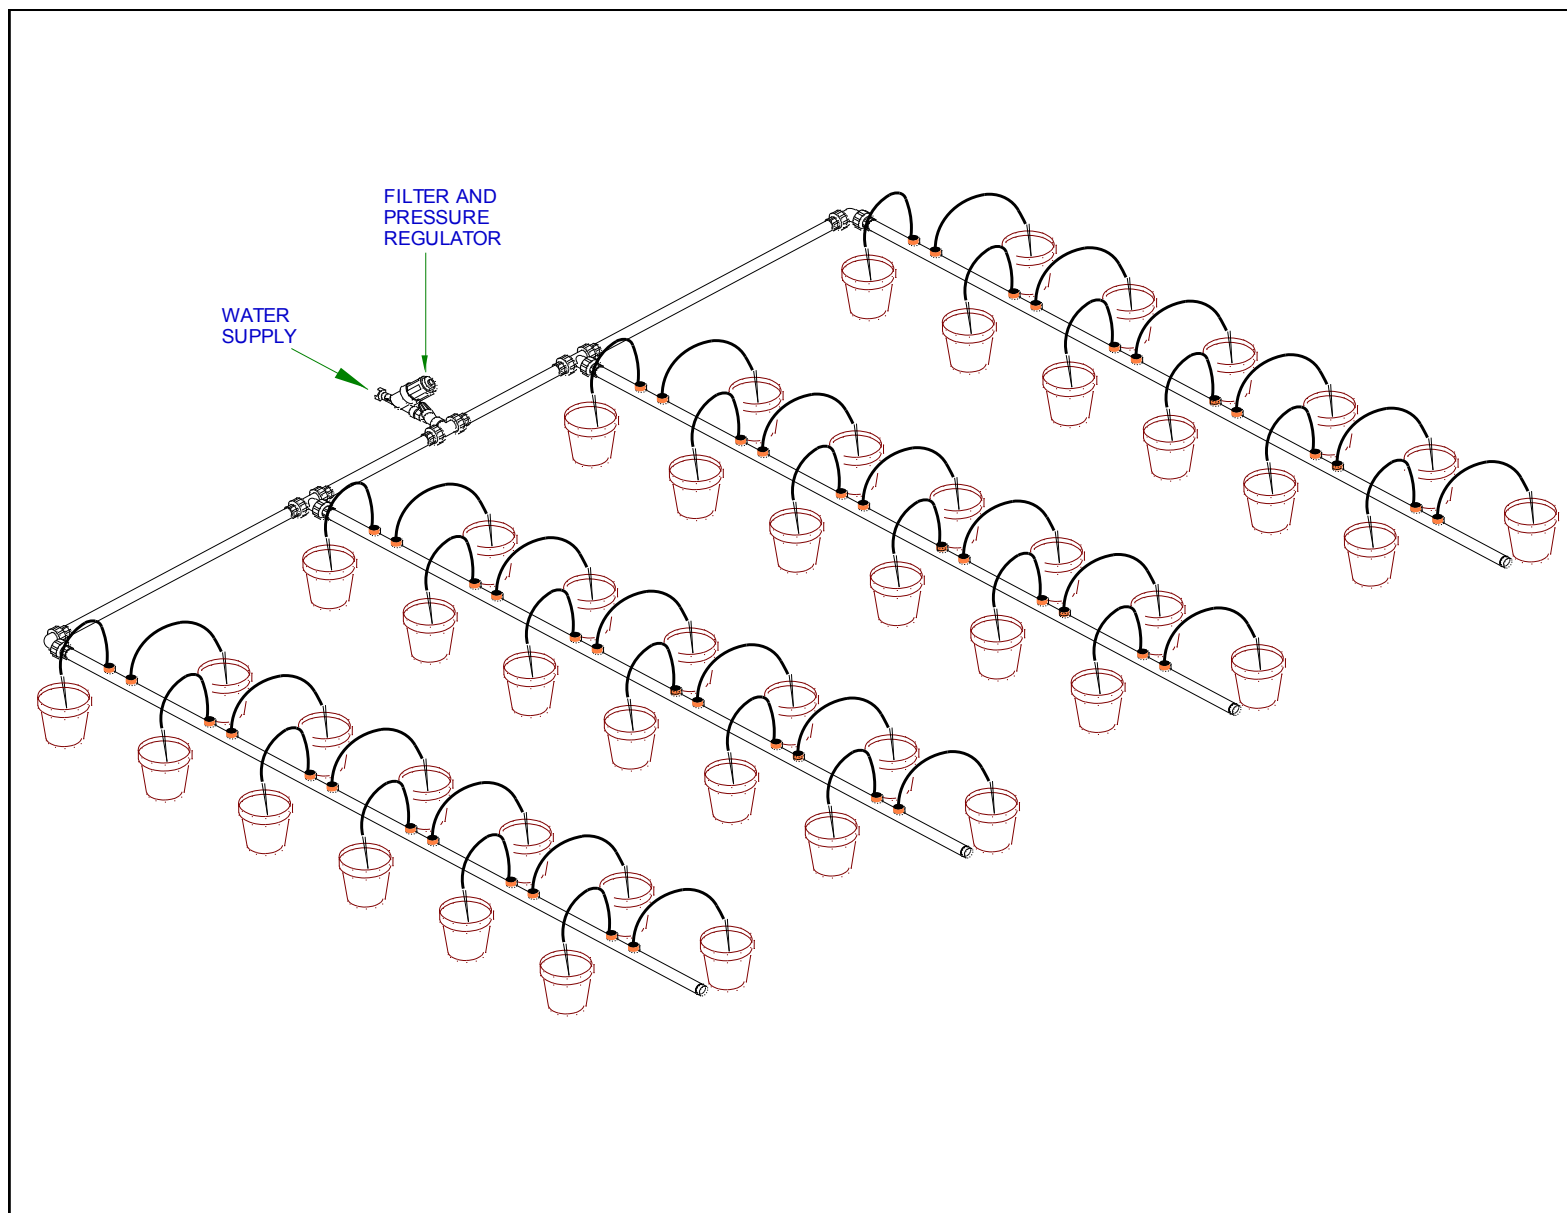

# Nursery and Garden Centre

Drawing Ref:

4201

Notes:

Overhead Sprinklers for Tunnels  
and Glasshouses

Manual operation

Crick, Northampton NN6 7XS  
01788 823811  
sales@access-irrigation.co.uk  
www.access-irrigation.co.uk

# Nursery and Garden Centre

Drawing Ref:

4202

Notes:

Overhead Sprinklers for Tunnels  
and Glasshouses

Automatic operation

Crick, Northampton NN6 7XS  
01788 823811  
sales@access-irrigation.co.uk  
www.access-irrigation.co.uk

# Nursery and Garden Centre

Drawing Ref:

4301

Notes:

Dripper system for containers

Manual operation

Crick, Northampton NN6 7XS  
01788 823811  
sales@access-irrigation.co.uk  
www.access-irrigation.co.uk