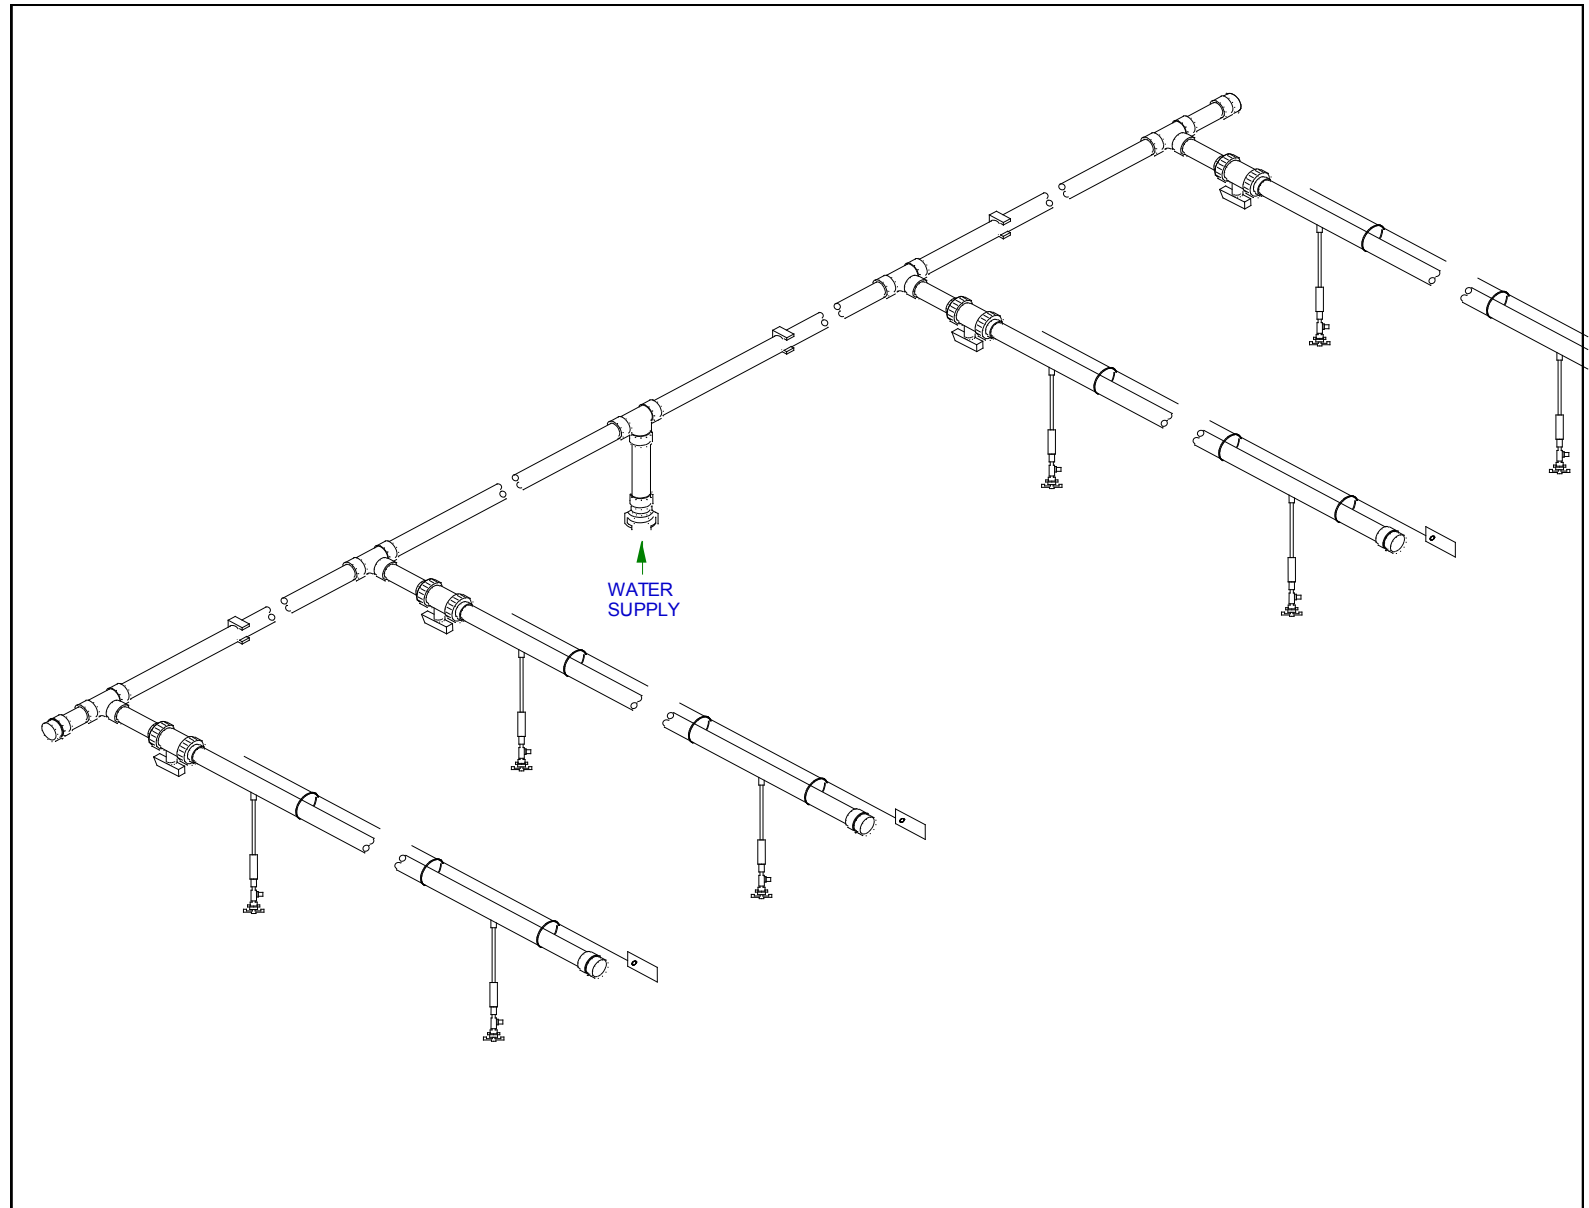

# Nursery and Garden Centre

Drawing Ref:

4201

Notes:

Overhead Sprinklers for Tunnels  
and Glasshouses

Manual operation

Crick, Northampton NN6 7XS  
01788 823811  
sales@access-irrigation.co.uk  
www.access-irrigation.co.uk