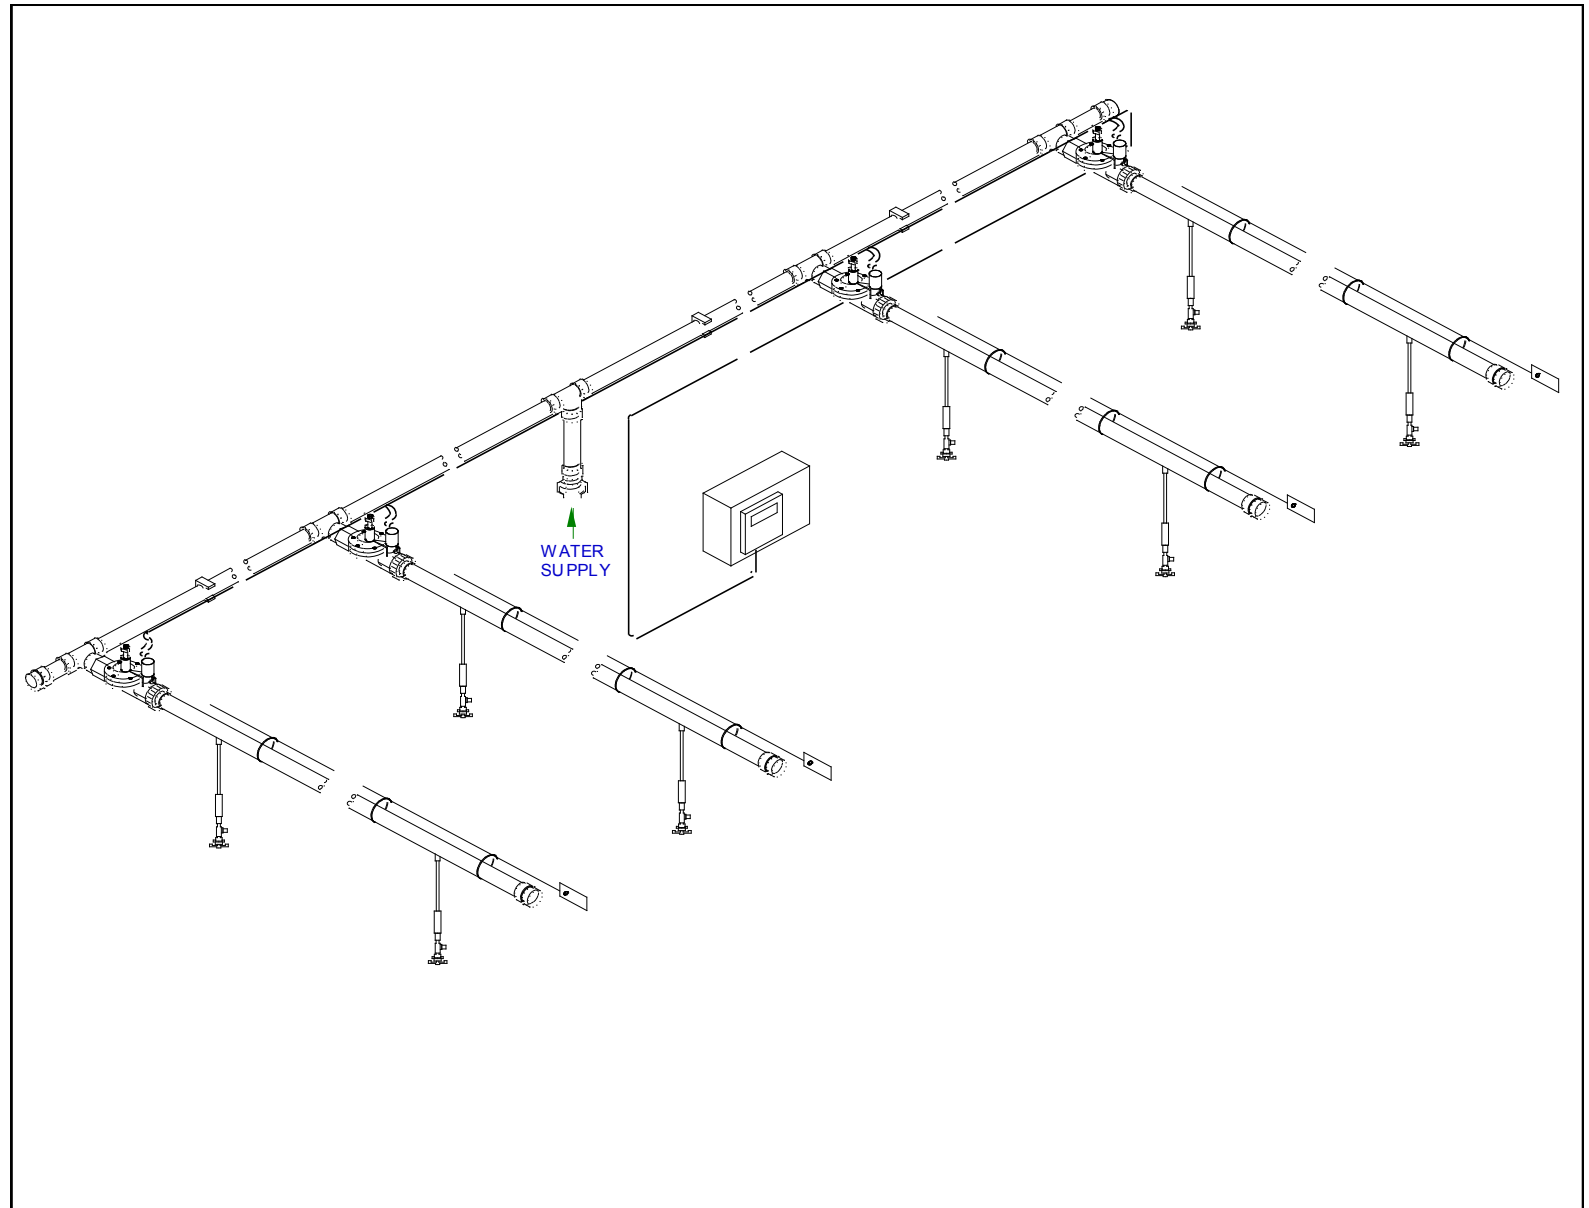

# Nursery and Garden Centre

Drawing Ref:

4202

Notes:

Overhead Sprinklers for Tunnels  
and Glasshouses

Automatic operation

Crick, Northampton NN6 7XS  
01788 823811  
sales@access-irrigation.co.uk  
www.access-irrigation.co.uk