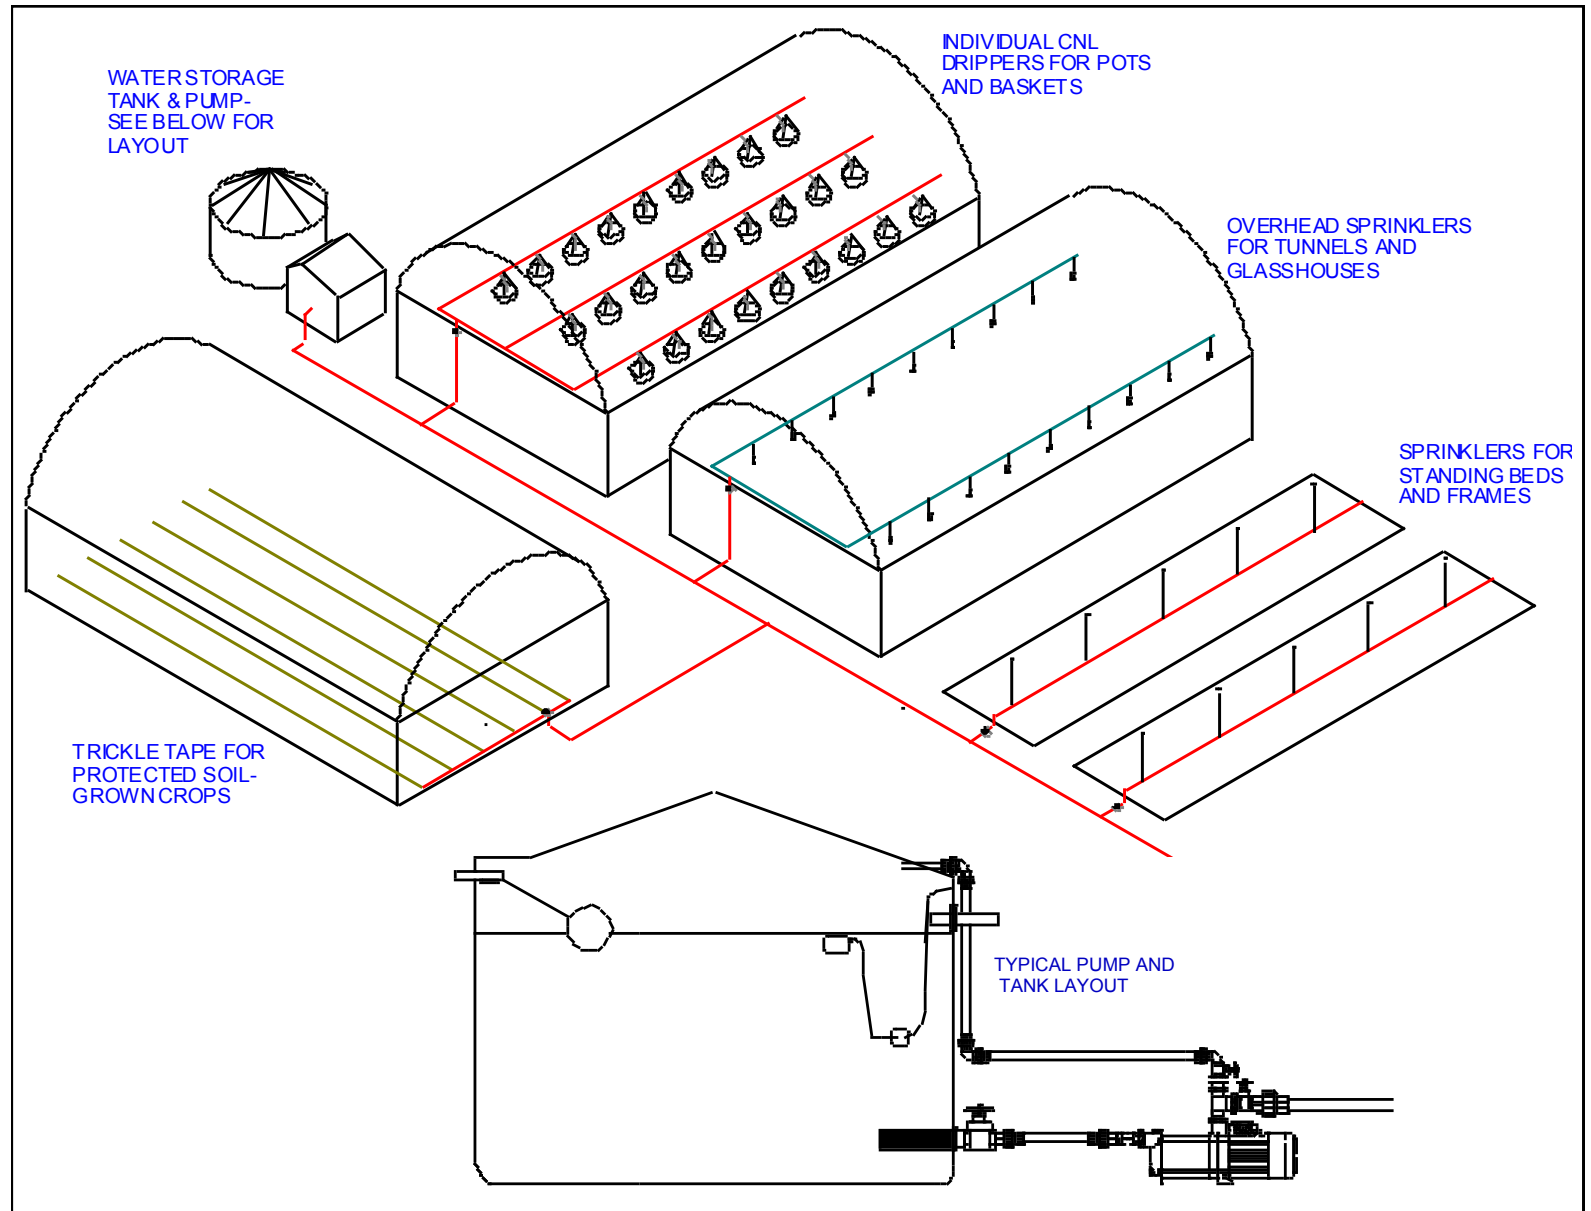

Nursery and Garden Centre

Drawing Ref:

4101

Notes:

Crick, Northampton NN6 7XS
01788 823811
sales@access-irrigation.co.uk
www.access-irrigation.co.uk