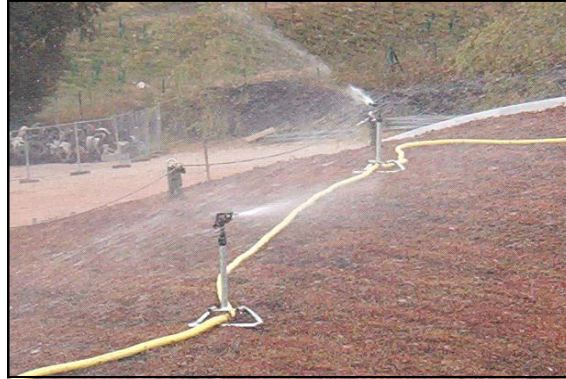

Sled Risers (KN5-200)