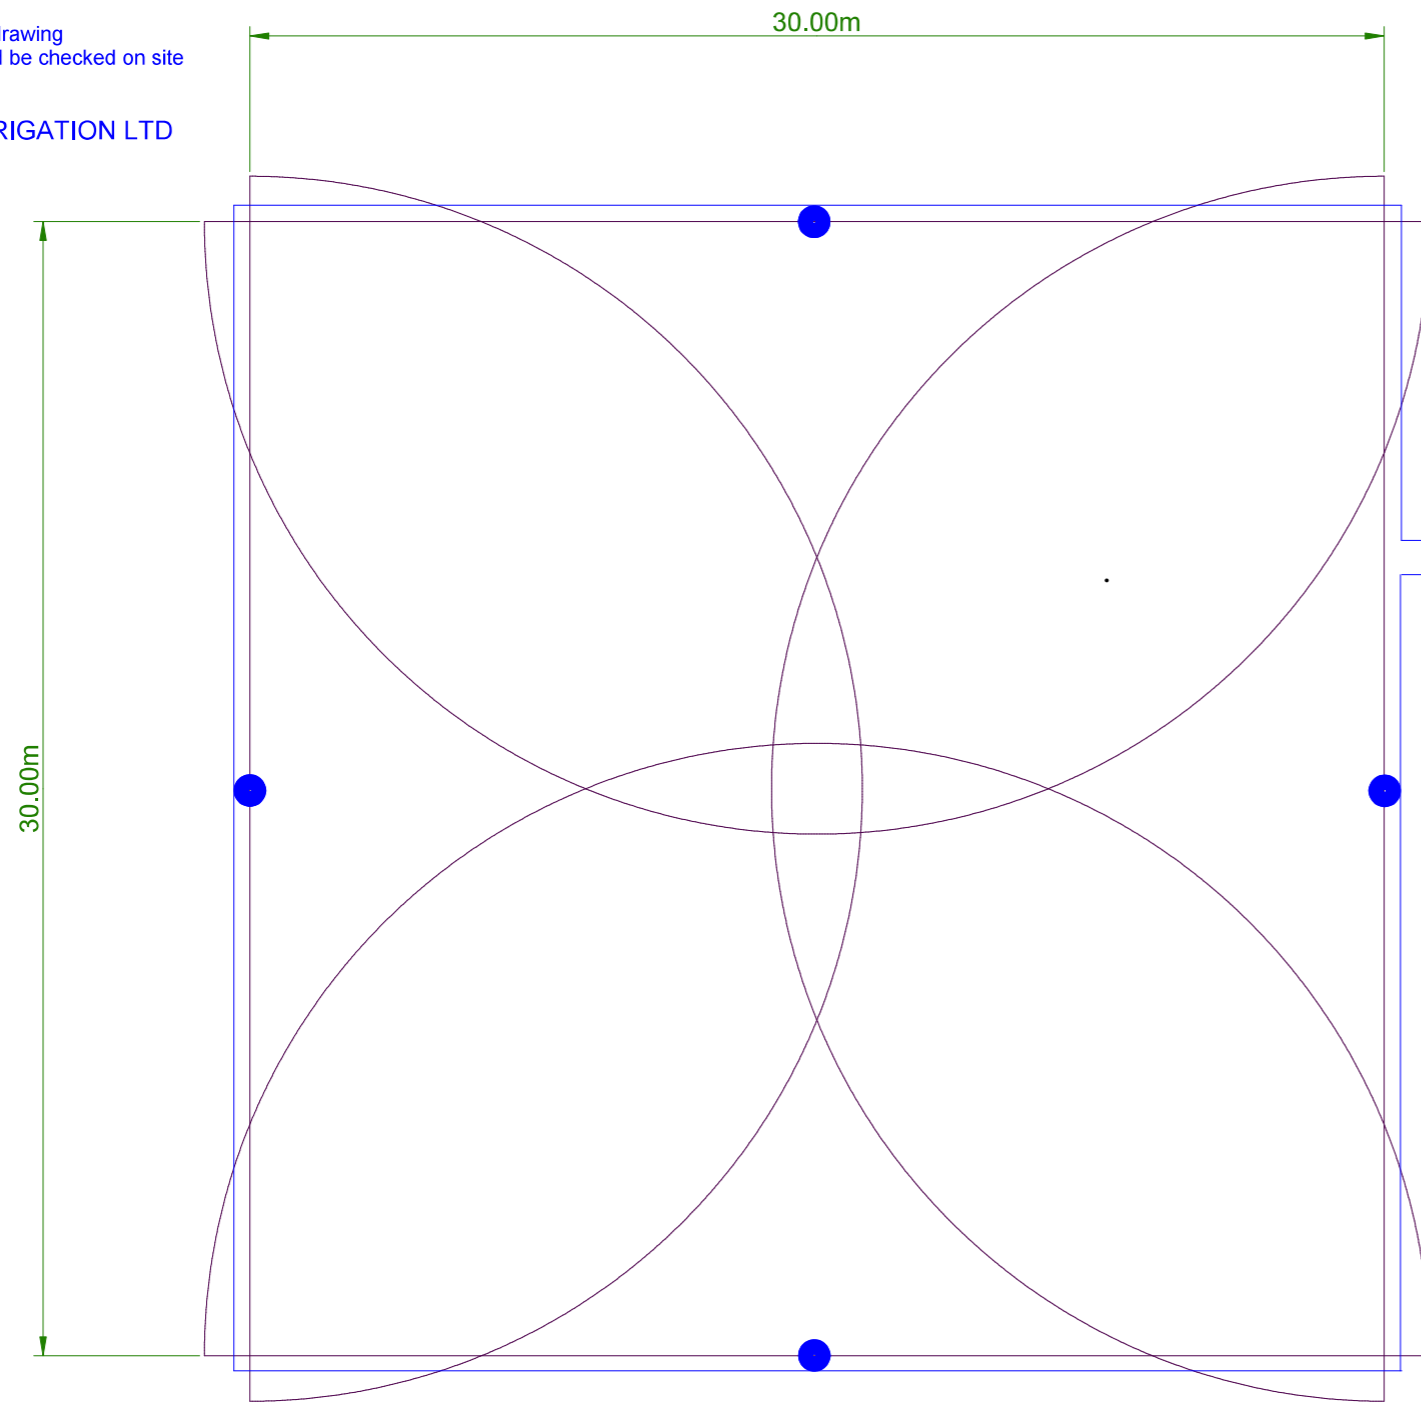

Do not scale off this drawing
All dimensions should be checked on site
E. & O.E.

© ACCESS IRRIGATION LTD

PUMP SUPPLY MAX 90M

SPRINKLERS SET TO 360DEG

KEY

RAINBIRD 551 POP-UP
32MM SUPPLY PIPE

Project:

Title: Cricket Square Pop-up System

Scale: 1:200@A3

Date:

Drawing No:
