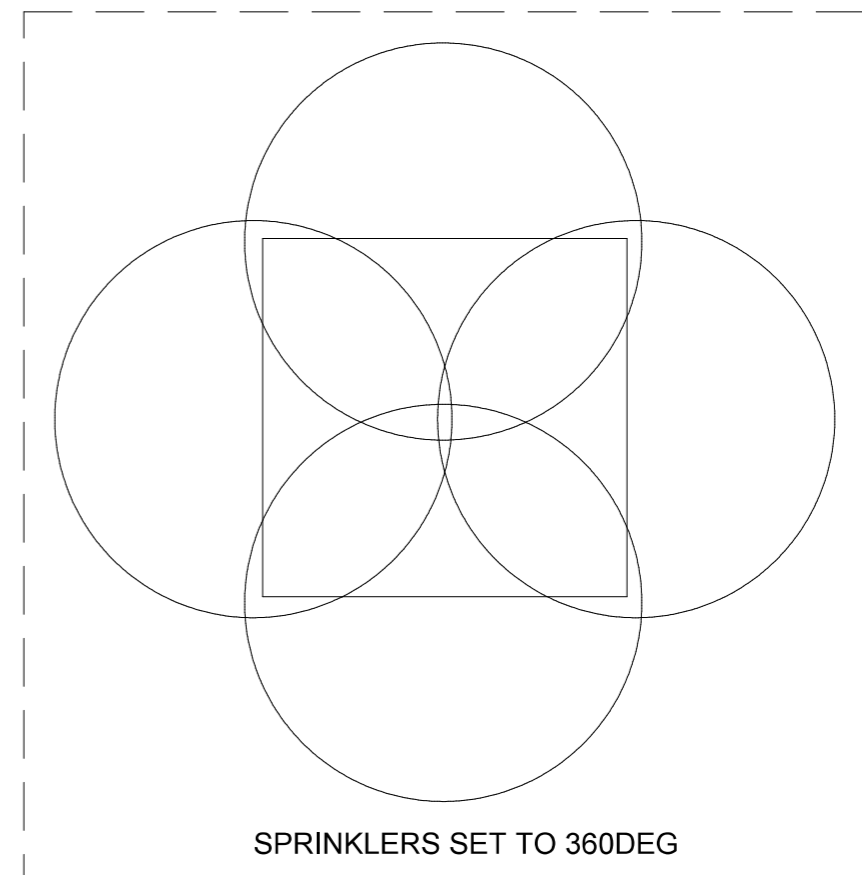

Do not scale off this drawing
All dimensions should be checked on site
E. & O.E.

© ACCESS IRRIGATION LTD

PUMP SUPPLY MAX 90M

SPRINKLERS SET TO 360DEG

KEY

RAINBIRD 551 POP-UP
32MM SUPPLY PIPE

Project:

Title: Cricket Square Pop-up System

Scale: 1:200@A3

Date:

Drawing No:
