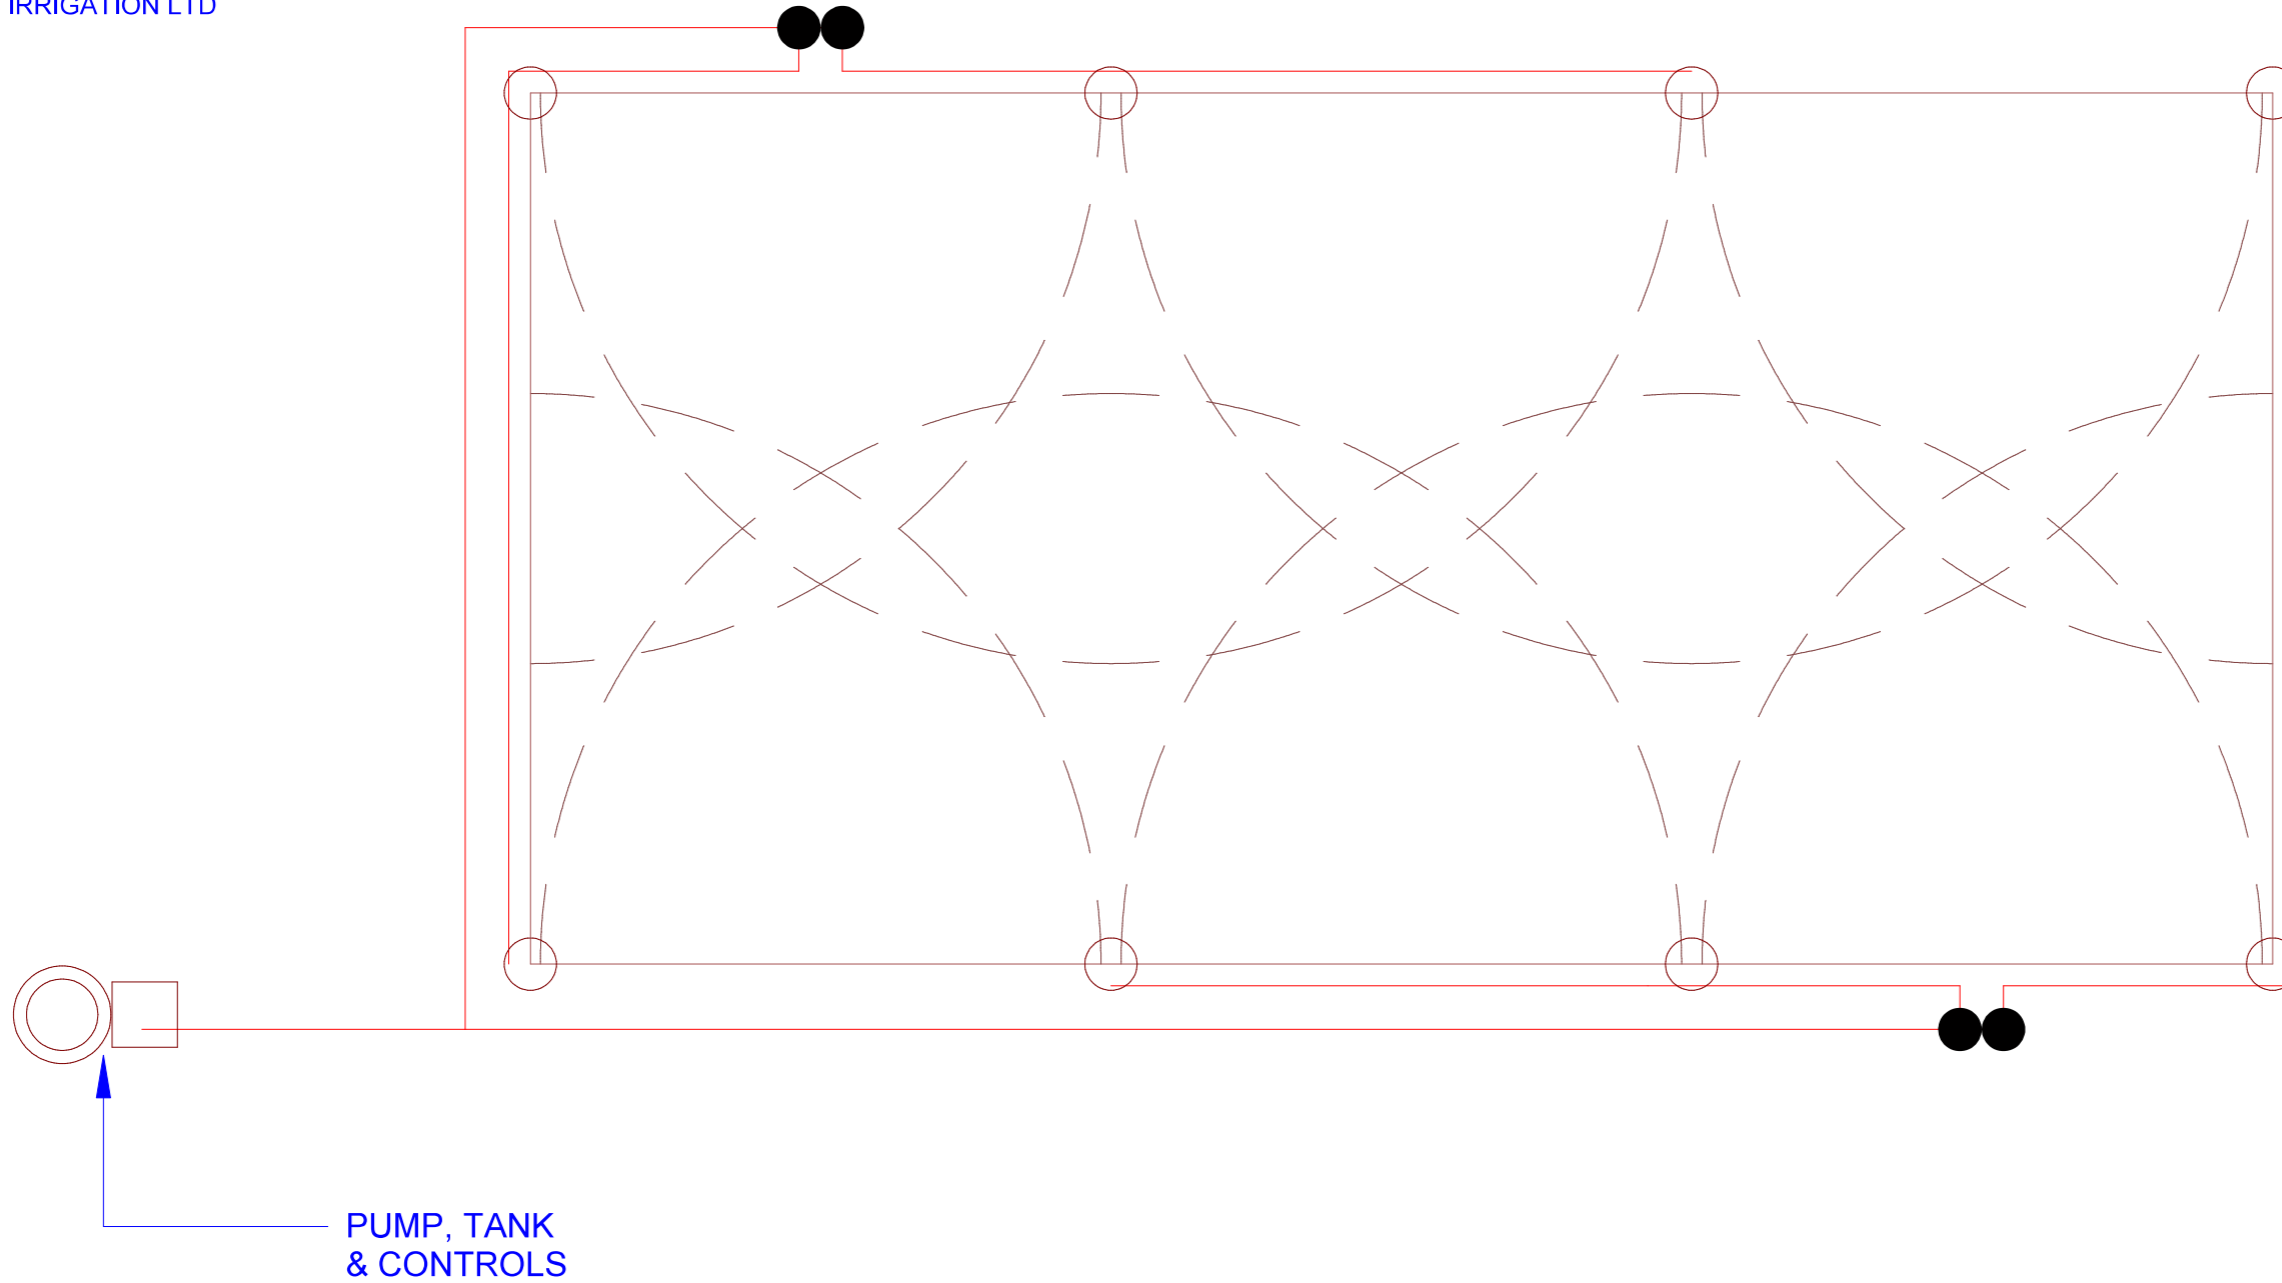

Do not scale off this drawing  
All dimensions should be checked on site  
E. & O.E.

© ACCESS IRRIGATION LTD

KEY	
	HUNTER PGP-ULTRA SPRINKLER
	SOLENOID VALVE
	MDPE PIPE

Project:	SMP24
Title:	Riding Area 20m x 40m
Scale:	N/A Rev: 0
Date:	14/02/20
Drawing No:	Quotes/Package irrigation/Equestrian